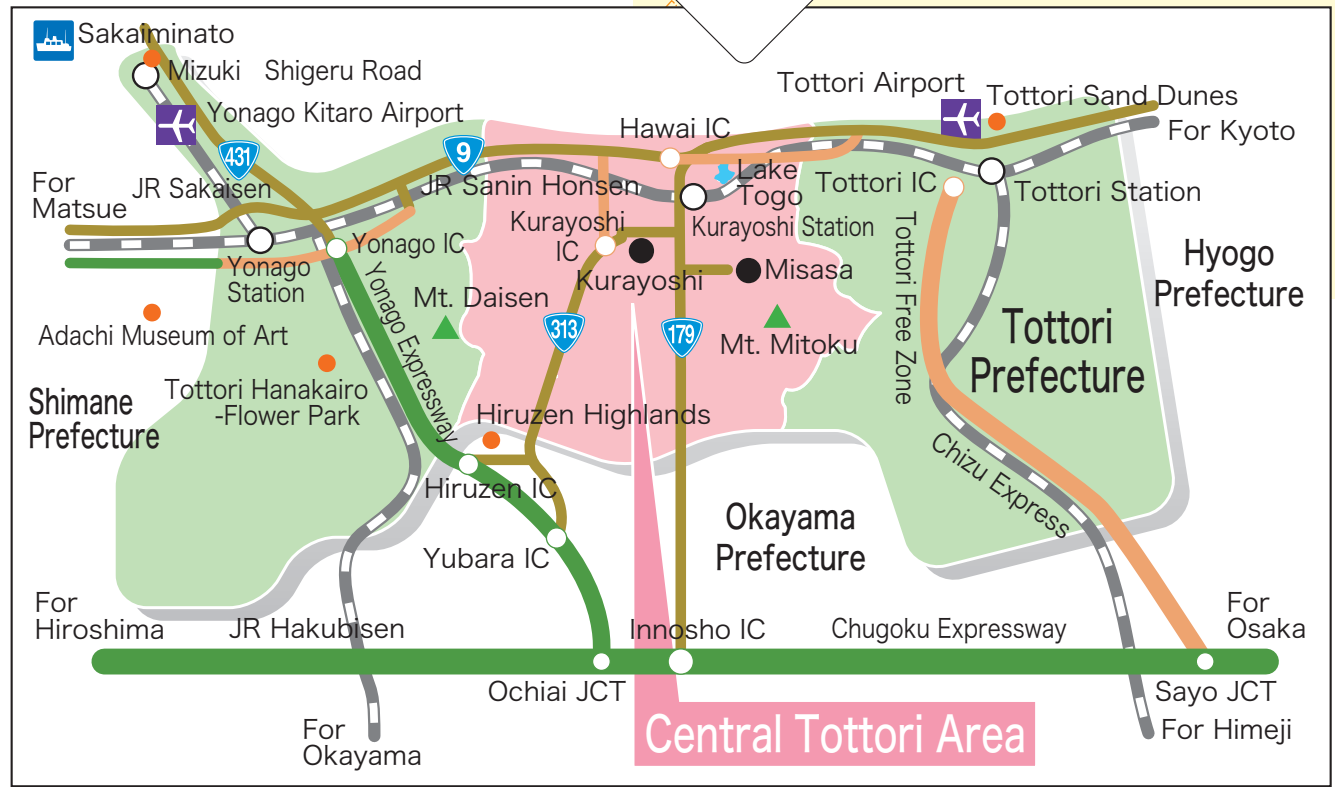

Kurayoshi Misasa Yurihama Hokuei Kotoura

Central Tottori Area's Main Tourist Destinations

天女の湯どころ
とっとり 梨の花温泉郷

Station	Tourist Attraction	Map Number	Travel Time		Distance	Bus Stop Name	Buses Per Day	Bus Fare	Availability of Station Taxi
			On Foot	By Car					
Kurayoshi station	ShirakabeDozougun-Akagawara	1	-----	10minutes	4km	Akagawara-ShirakabeDozougun	About one every 10 minutes	¥ 220	○
	Misasa Onsen	2	-----	20minutes	9km	Misasa Onsen	16 per day	¥ 460	
	Mount Mitoku-Nageiredo Hall	3	-----	30minutes	16km	Mitoku-san Sando Iri-guchi	10 per day	¥ 670	
	Sekigane Onsen	4	-----	30minutes	15km	Sekigane Onsen	11 per day	¥ 570	
	Hawai Onsen	5	-----	10minutes	5km	Hawai Onsen	6 per day	¥ 340	
Matsuzaki station	Togo Onsen	6	5minutes	1minutes	0.2km	-----	-----	-----	×
Yuba Station	Enchoen Chinese Garden	7	10minutes	5minutes	1 km	-----	-----	-----	×
	Aoyama Manga Factory	8	20minutes	5minutes	1.4km	-----	-----	-----	○
Yabase Station	Japan-Korea Friendship Park-Hill of Wind	9	15minutes	5minutes	1 km	-----	-----	-----	×
Akasaki station	Hanamigata Graveyard	10	10minutes	3minutes	0.5km	-----	-----	-----	○
	Mt. Senjo	11	-----	20minutes	12km	Mt. Senjo	6 per day	¥ 100	○

※Cycle rental available at Kurayoshi Station (8:30~17:00 FREE)
 ※Taxi Information Nikko Hire ☎0858-22-7111 Kurayoshi Kotsu ☎0858-22-1511
 Chuo Taxi ☎0858-22-7111 Hinomaru Hire ☎0858-22-3155

From Overseas	Seoul-Yonago Kitaro Airport	✈	Airplane	1 hour 40min.
	Yonago Kitaro Airport-Kurayoshi	🚆	JR	1 hour 30min.
	Donghae (Korea)-Sakaiminato	🚢	Ferry	14 hours.
	Sakaiminato-Kurayoshi	🚆	JR	2 hours.

Michinoeki...A rest area for drivers.
 One can learn about the area's tourist attractions and buy local goods and souvenirs.