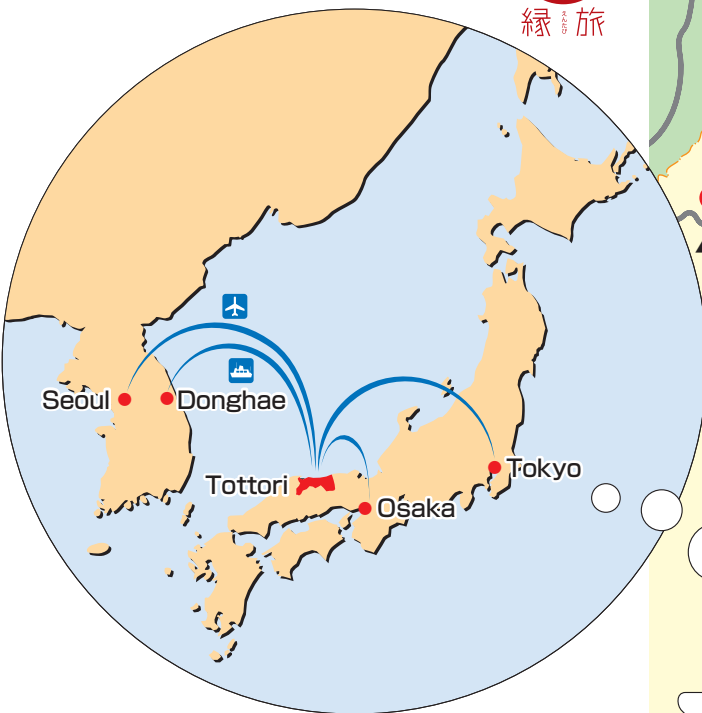

Kurayoshi Misasa Yurihama Hokuei Kotoura

Central Tottori Area's Main Tourist Destinations

天女の湯どころ
とっとり 梨の花温泉郷

Station	Tourist Attraction	Map Number	Travel Time		Distance	Bus Stop Name	Buses Per Day	Bus Fare	Availability of Station Taxi
			On Foot	By Car					
Kurayoshi station	ShirakabeDozougun-Akagawara	1	-----	10minutes	4km	Akagawara-ShirakabeDozougun	About one every 10 minutes	¥ 220	○
	Misasa Onsen	2	-----	20minutes	9km	Misasa Onsen	16 per day	¥ 460	
	Mount Mitoku-Nageiredo Hall	3	-----	30minutes	16km	Mitoku-san Sando Iri-guchi	10 per day	¥ 670	
	Sekigane Onsen	4	-----	30minutes	15km	Sekigane Onsen	11 per day	¥ 570	
	Hawai Onsen	5	-----	10minutes	5km	Hawai Onsen	6 per day	¥ 340	
Matsuzaki station	Togo Onsen	6	5minutes	1minutes	0.2km	-----	-----	-----	×
Yuba Station	Enchoen Chinese Garden	7	10minutes	5minutes	1 km	-----	-----	-----	×
	Aoyama Manga Factory	8	20minutes	5minutes	1.4km	-----	-----	-----	○
Yabase Station	Japan-Korea Friendship Park-Hill of Wind	9	15minutes	5minutes	1 km	-----	-----	-----	×
Akasaki station	Hanamigata Graveyard	10	10minutes	3minutes	0.5km	-----	-----	-----	○
	Mt. Senjo	11	-----	20minutes	12km	Mt. Senjo	6 per day	¥ 100	○

※Cycle rental available at Kurayoshi Station (8:30~17:00 FREE)
 ※Taxi Information Nikko Hire ☎0858-22-7111 Kurayoshi Kotsu ☎0858-22-1511
 Chuo Taxi ☎0858-22-7111 Hinomaru Hire ☎0858-22-3155

From Overseas	Seoul-Yonago Kitaro Airport	✈	Airplane	1 hour 40min.
	Yonago Kitaro Airport-Kurayoshi	🚆	JR	1 hour 30min.
	Donghae (Korea)-Sakaiminato	🚢	Ferry	14 hours.
	Sakaiminato-Kurayoshi	🚆	JR	2 hours.

Michinoeki...A rest area for drivers.
 One can learn about the area's tourist attractions and buy local goods and souvenirs.